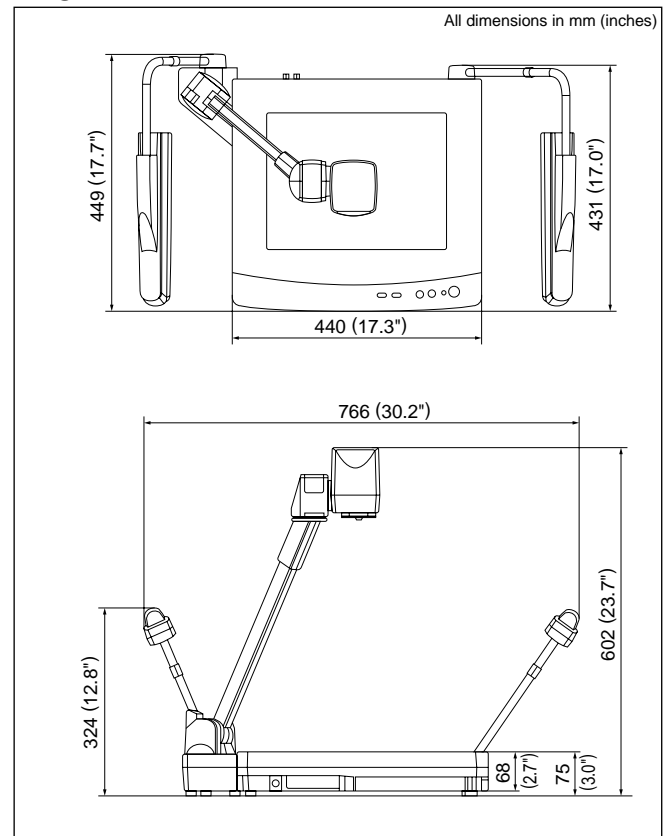

Note : Dimensions and weight are approximate.
Design and specifications are subject to change without prior notice.

PROFILE

ELMO ELMO CO., LTD.

Rio de Janeiro • RJ • Rua Senador Dantas, 23/G. 201 Fds • Centro • CEP: 20.031-200 • Tel/Fax: (21) 2532-6036
São Paulo • SP • Rua Gomes Carvalho, 892 Cj.9798 • Vila Olímpia • CEP: 04.547-003 • Tel/Fax: (11) 3845-7722
Home Page: www.cenario.com.br • e-mail: comercial@cenario.com.br